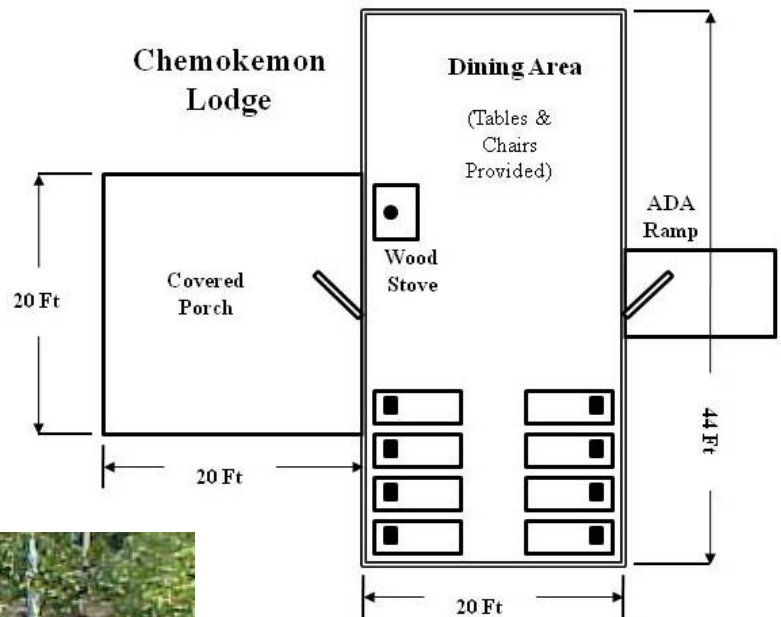

CHEMOKEMON LODGE

Location	Camp Indian Trails
Sleeps	Sleeps 16
Bunk Type	Spring Cots w/mattresses
Heat	Wood
Electricity	Yes
Water Supply	Obtain Water Nearby Outside
Restroom*	No Shower or Flush Toilet – Use Latrine
Refrigerator	Yes
Stove	Yes
Program Area	20 ft by 20 ft Outside 12 ft by 15 ft Inside
Floor Type	Wood

On-Site Deposit	Use Fee		
	Glacier's Edge Units	Other Scout Units	Non-Scout Groups
\$100	\$100	\$110	\$130

* Rental of Chemokemon Lodge does NOT include access to bathrooms and shower facilities in Allen Hall