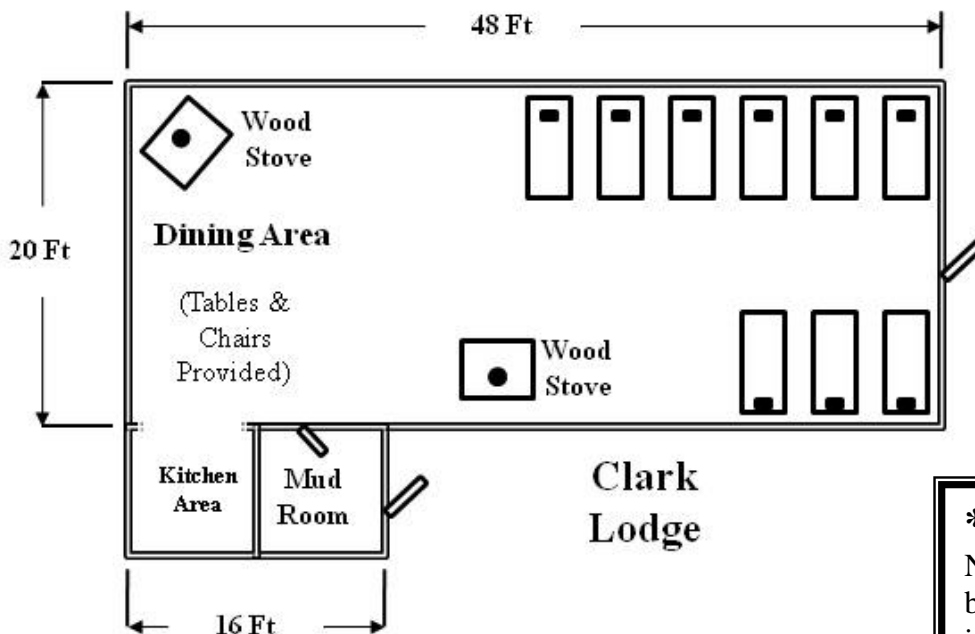

# CLARK LODGE

Location	Camp Indian Trails
Sleeps	Sleeps 18
Bunk Type	Spring Cots w/mattresses
Heat	Wood
Electricity	Yes
Water Supply	Obtain Water Nearby Outside
Restroom*	No Shower or Flush Toilet – Use Latrine
Refrigerator	Yes
Stove	Yes
Program Area	12 ft by 20 ft
Floor Type	Concrete

On-Site Deposit	Use Fee		
	Glacier's Edge Units	Other Scout Units	Non-Scout Groups
\$100	\$80	\$90	\$100

\* Rental of Clark Lodge does NOT include access to bathrooms and shower facilities in Allen Hall